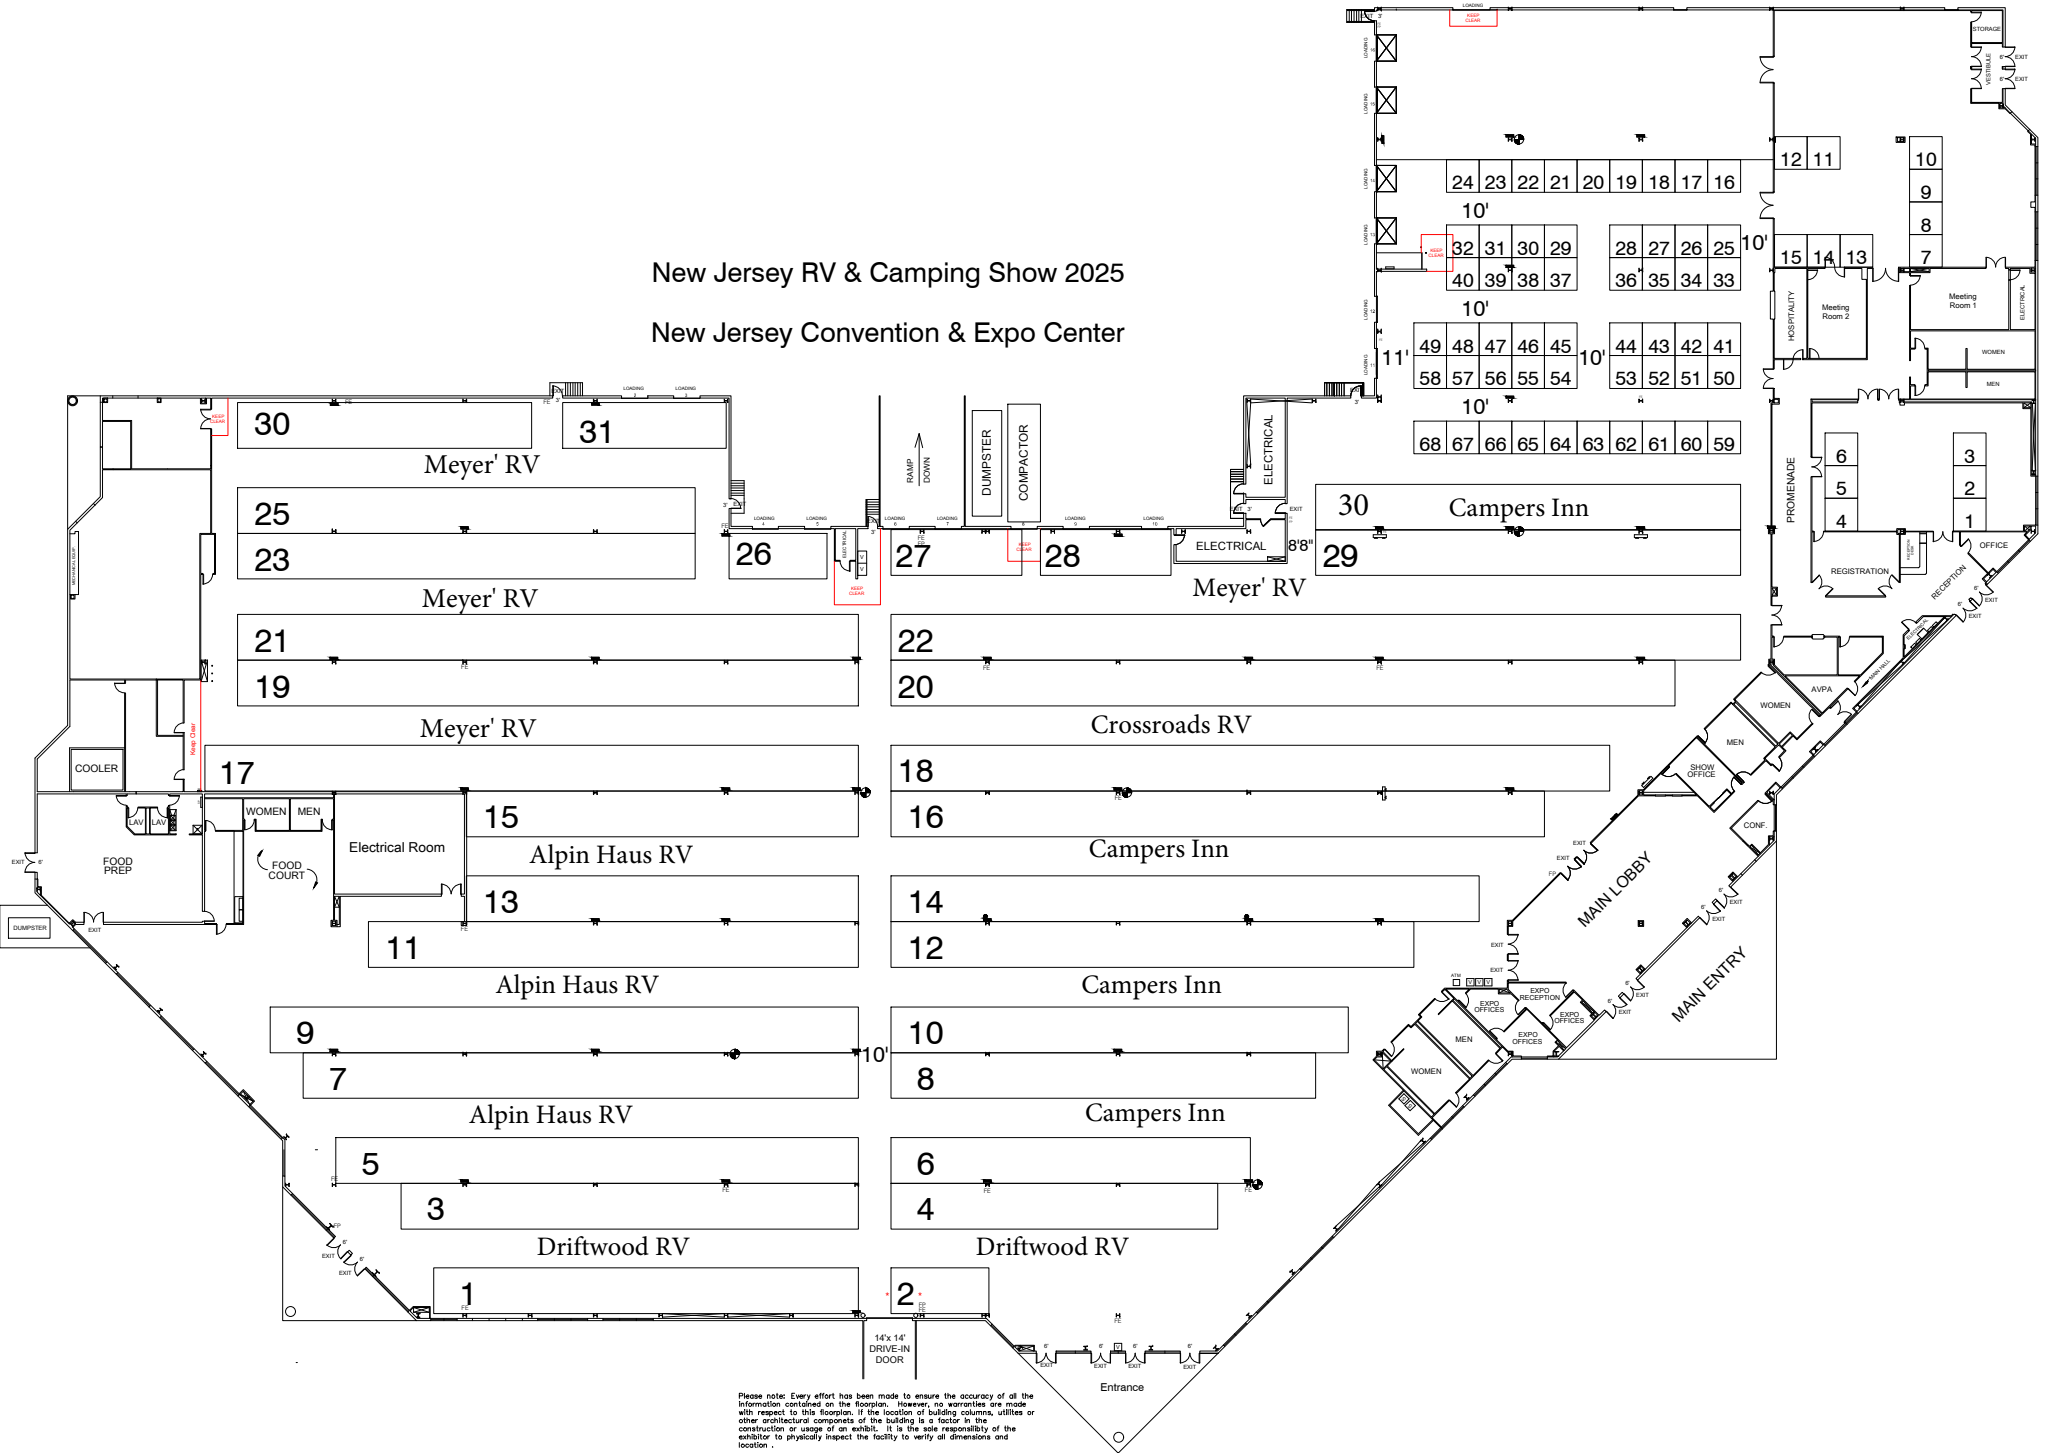

New Jersey RV & Camping Show 2025
New Jersey Convention & Expo Center