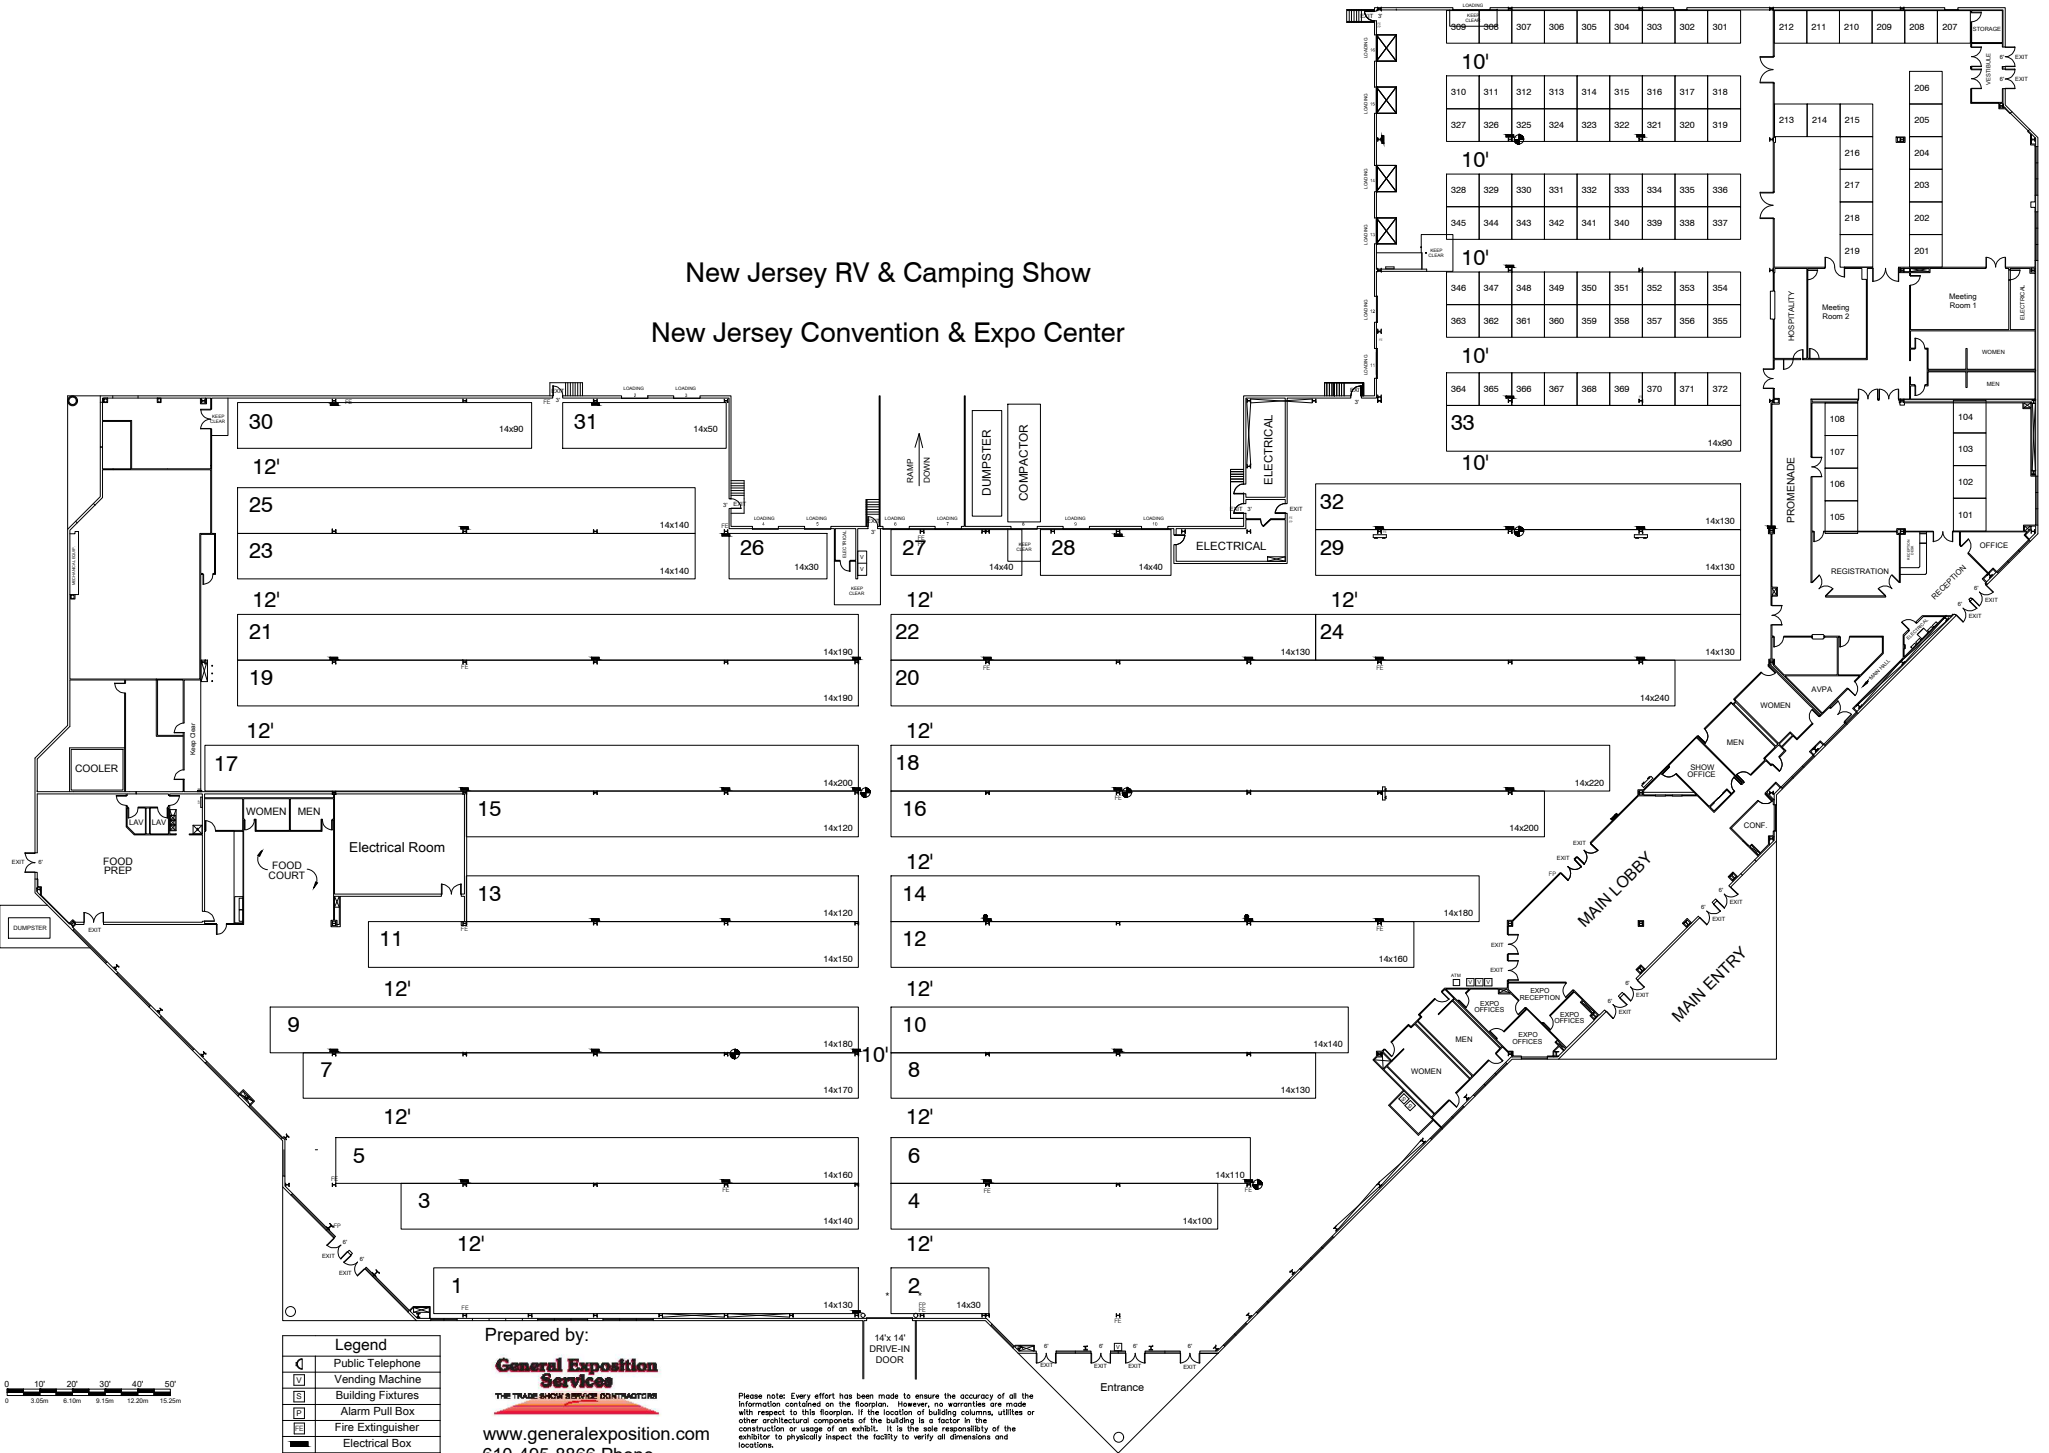

New Jersey RV & Camping Show New Jersey Convention & Expo Center

Legend	
	Public Telephone
	Vending Machine
	Building Fixtures
	Alarm Pull Box
	Fire Extinguisher
	Electrical Box
	Water Supply
	Air Supply

Prepared by:
General Exposition Services
THE TRADE SHOW SERVICE CONTRACTORS

www.generalexposition.com
610-495-8866 Phone

4.22.22 C. McKenrick